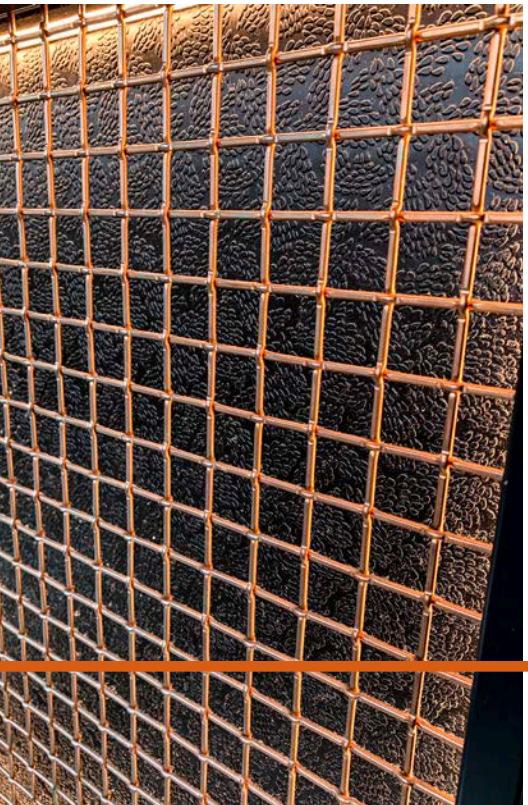

SUSHISAMBA

Cladding
London, United Kingdom

L-81

*Shown below in bronze,
standard mill finish*

SUSHISAMBA Covent Garden is located in the famed Opera Terrace atop the Market Building in London. This restaurant serves up Japanese, Brazilian, and Peruvian fare making it a hot spot in the local community. As bold as the food, the design of SUSHISAMBA is complemented by Banker Wire's L-81 in copper cladding the kitchen and food prep area.

L-81's large percent open area allows for the unique pattern of the black counter to come through. The warm lighting highlights the texture created by the layered of materials adding a chic and playful visual to the venue.