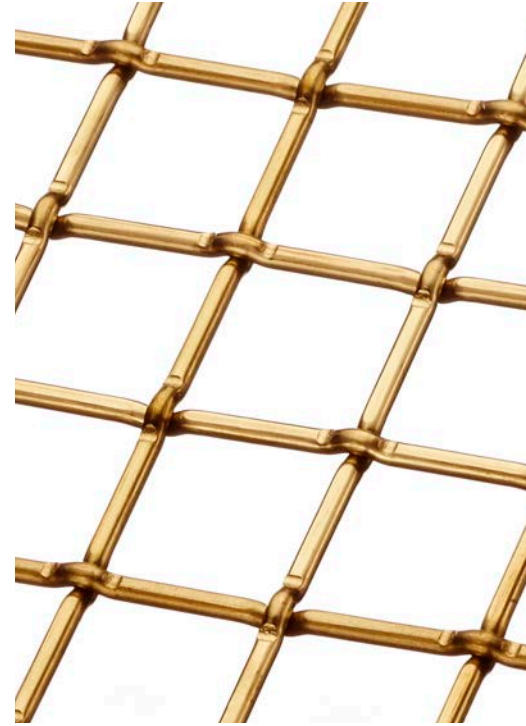

SUSHISAMBA

Cladding
London, United Kingdom

L-81

*Shown below in bronze,
standard mill finish*

SUSHISAMBA Covent Garden is located in the famed Opera Terrace atop the Market Building in London. This restaurant serves up Japanese, Brazilian, and Peruvian fare making it a hot spot in the local community. As bold as the food, the design of SUSHISAMBA is complemented by Banker Wire's L-81 in copper cladding the kitchen and food prep area.

L-81's large percent open area allows for the unique pattern of the black counter to come through. The warm lighting highlights the texture created by the layered of materials adding a chic and playful visual to the venue.