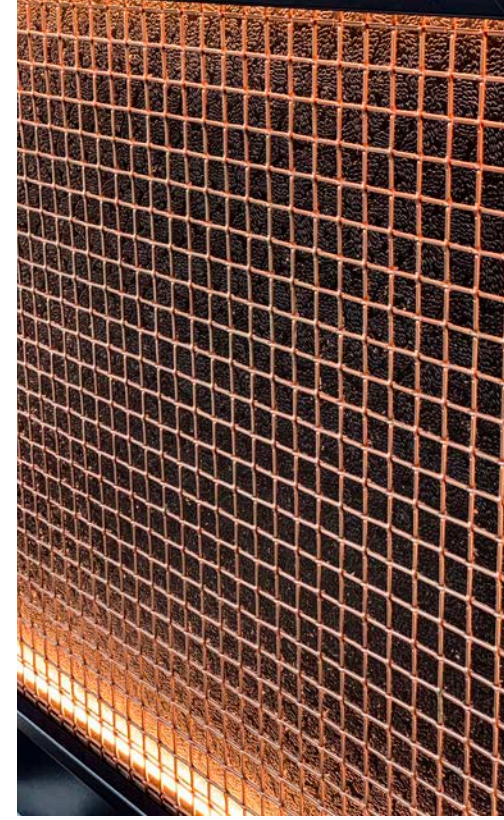

SUSHISAMBA

Cladding
London, United Kingdom

L-81

*Shown below in bronze,
standard mill finish*

SUSHISAMBA Covent Garden is located in the famed Opera Terrace atop the Market Building in London. This restaurant serves up Japanese, Brazilian, and Peruvian fare making it a hot spot in the local community. As bold as the food, the design of SUSHISAMBA is complemented by Banker Wire's L-81 in copper cladding the kitchen and food prep area.

L-81's large percent open area allows for the unique pattern of the black counter to come through. The warm lighting highlights the texture created by the layered of materials adding a chic and playful visual to the venue.