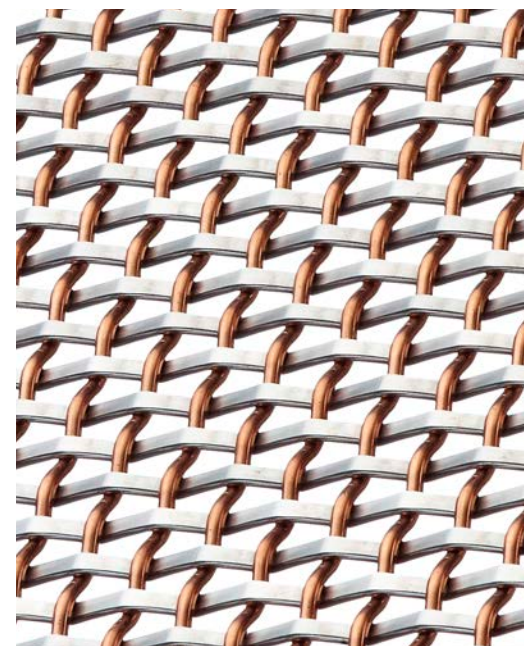

## SZ-4

Springhill Suites by Marriot in Coralville, Iowa is a hotel that mixes business and leisure. Within walking distance of the Coral Ridge Mall and the Iowa Children's Museum, as well as located close to the University of Iowa, makes this hotel a convenient location for all visitors.

Banker Wire's SZ-4 woven wire mesh in a stainless steel and brass combination is used in this Springhill Suites hotel front desk. The beautiful pattern is striking against the backlit desk, the blue of the light creates an interesting color combination with the brass and stainless steel. As the time of day changes, there is a subtle shift in the appearance of the mesh as it reflects the sunlight or the interior lights of the lobby.