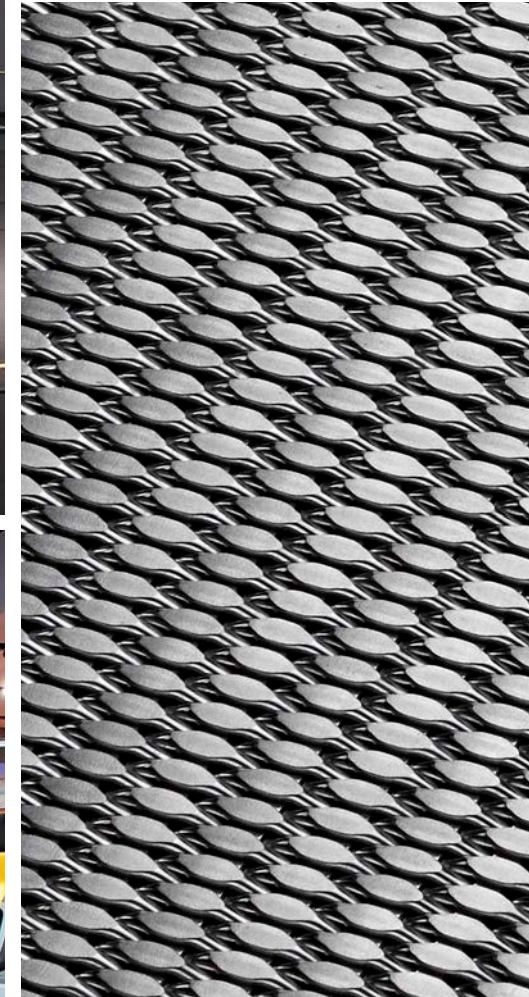

# DETROIT AUTO SHOW DS-2

Trade Show Exhibit Flooring  
Detroit, Michigan USA

## DS-2

The DS-2 opaque style mesh is used to clad a custom display for the Toyota A-BAT concept car at the Detroit Auto Show. The turntable flooring is clad with the stainless steel wire mesh to display the most cutting edge in auto design.